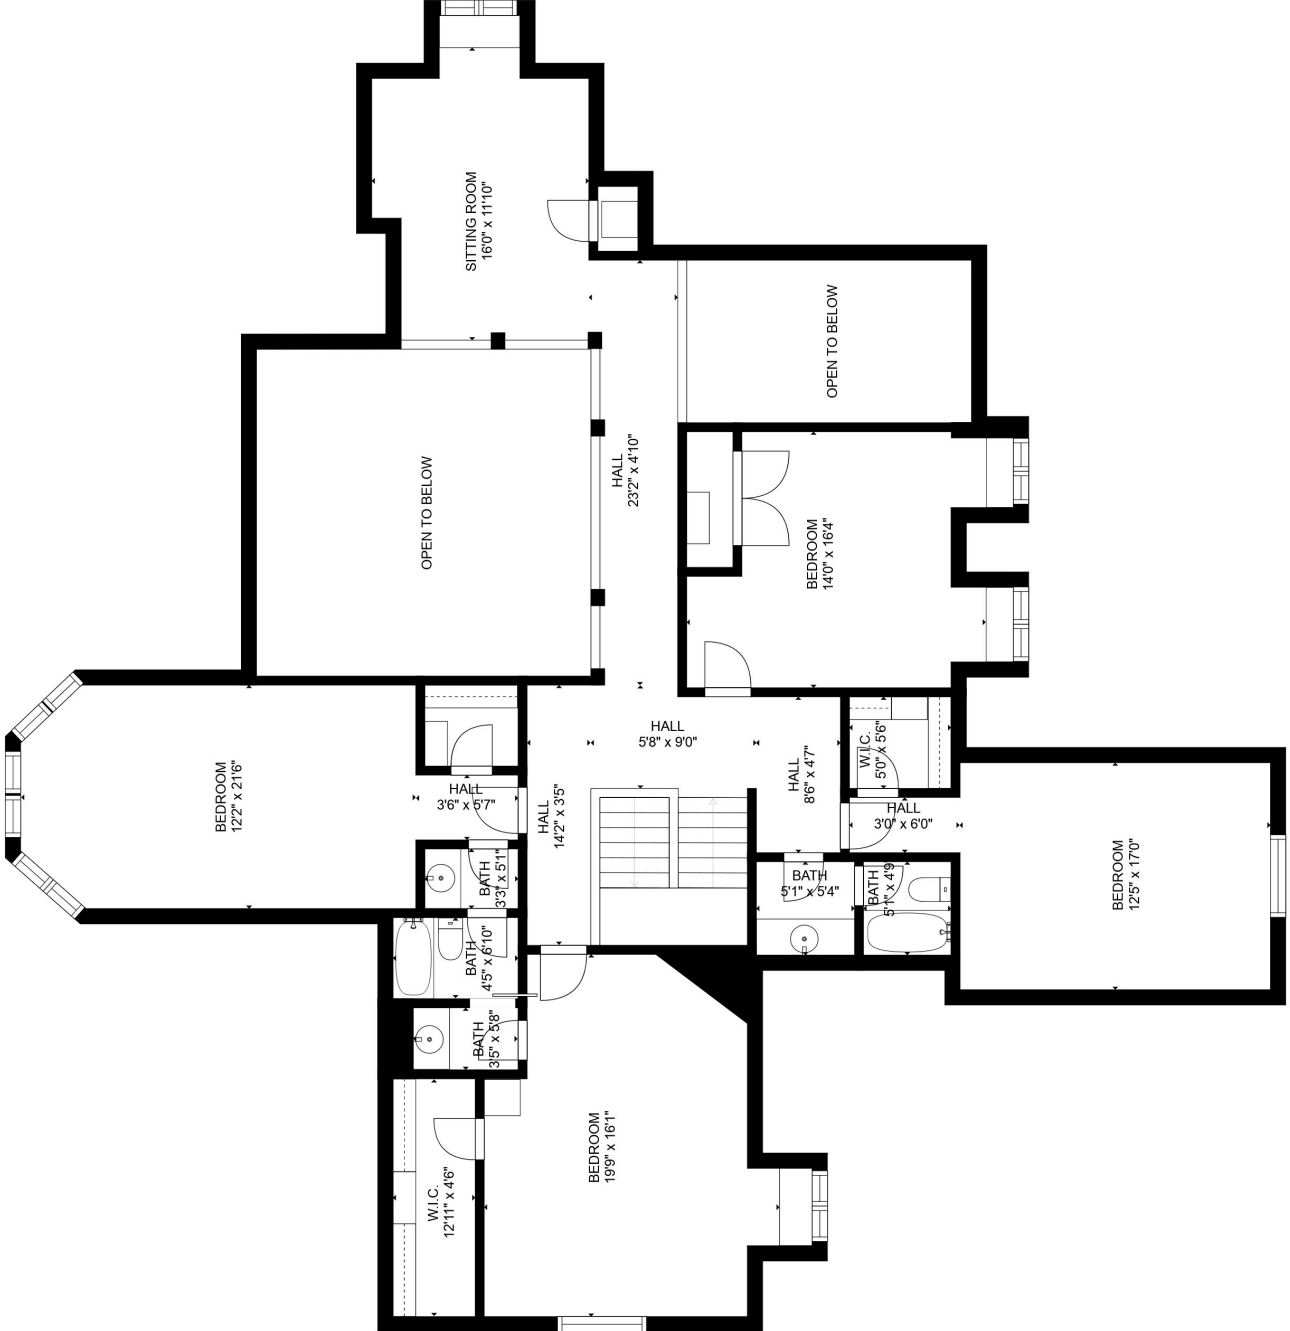

**Estimated areas**

GLA FLOOR 1: 0 sq. ft. excluded 2934 sq. ft.  
 GLA FLOOR 2: 3030 sq. ft. excluded 872 sq. ft.  
 GLA FLOOR 3: 1924 sq. ft. excluded 686 sq. ft.  
 Total GLA: 4954 sq. ft. total scanned area 9446 sq. ft.

SIZES AND DIMENSIONS ARE APPROXIMATE, ACTUAL MAY VARY.

**Estimated areas**

GLA FLOOR 1: 0 sq. ft. excluded 2934 sq. ft.  
 GLA FLOOR 2: 3030 sq. ft. excluded 872 sq. ft.  
 GLA FLOOR 3: 1924 sq. ft. excluded 686 sq. ft.  
 Total GLA: 4954 sq. ft. total scanned area 9446 sq. ft.

SIZES AND DIMENSIONS ARE APPROXIMATE, ACTUAL MAY VARY.