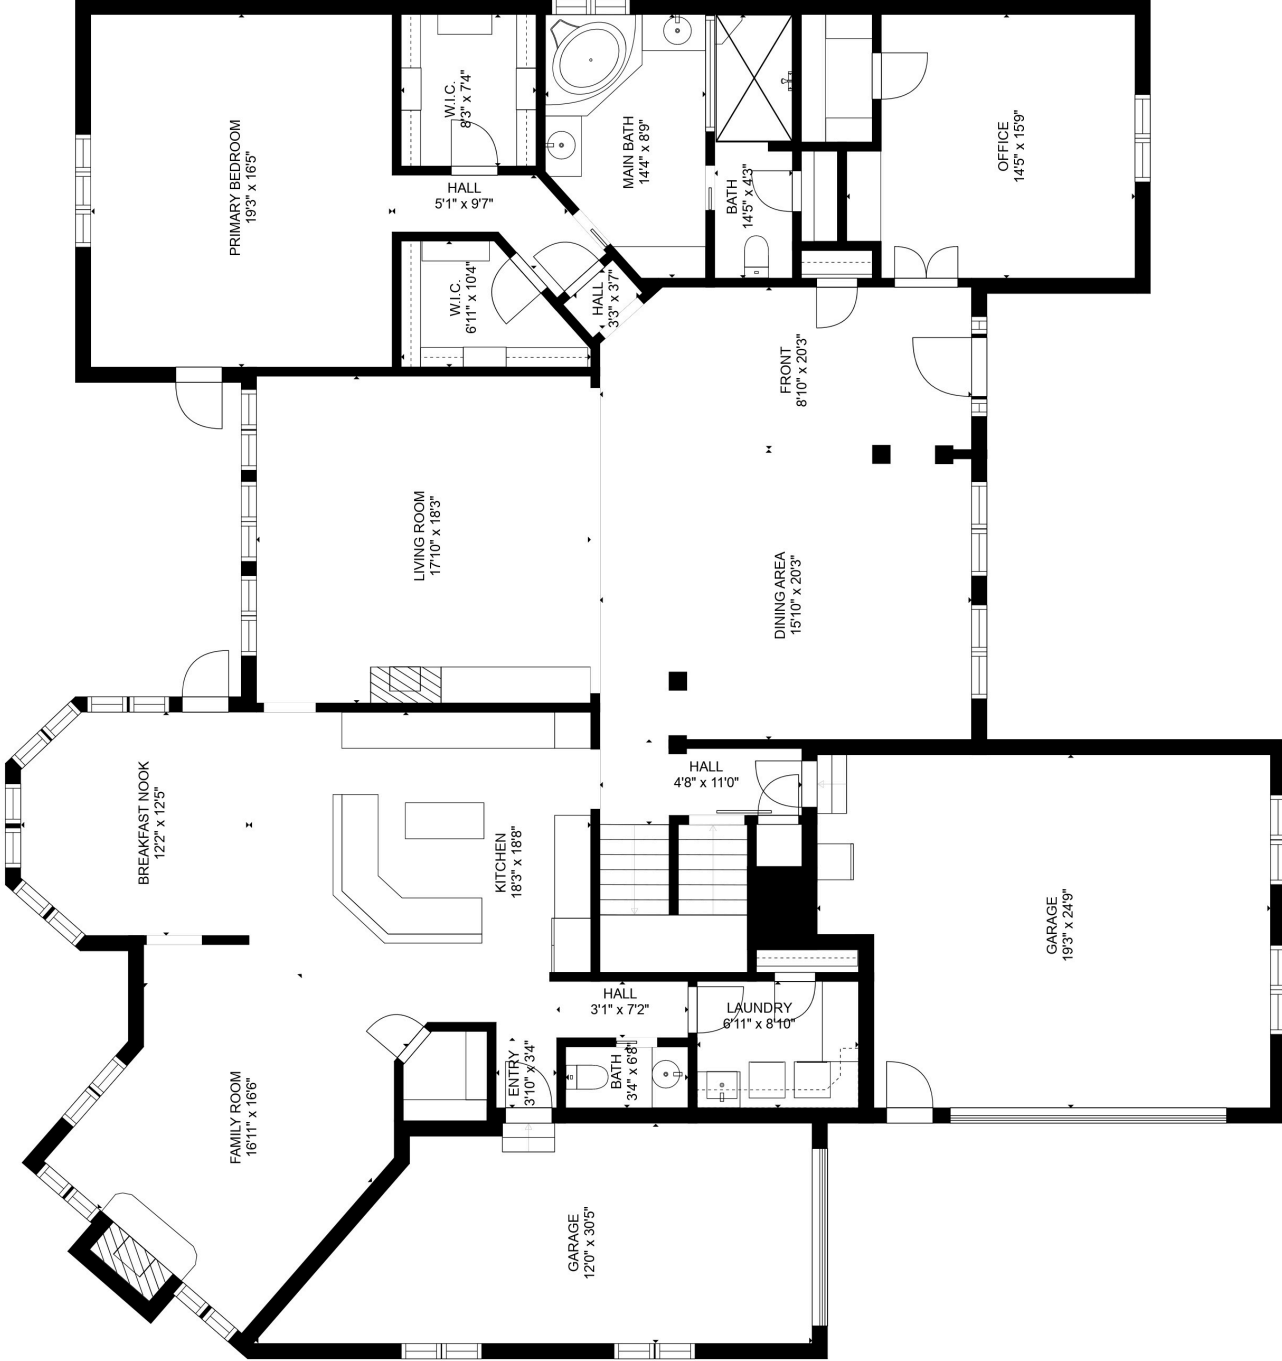

**Estimated areas**

GLA FLOOR 1: 0 sq. ft. excluded 2934 sq. ft.  
 GLA FLOOR 2: 3030 sq. ft. excluded 872 sq. ft.  
 GLA FLOOR 3: 1924 sq. ft. excluded 686 sq. ft.  
 Total GLA: 4954 sq. ft. total scanned area 9446 sq. ft.

SIZES AND DIMENSIONS ARE APPROXIMATE, ACTUAL MAY VARY.

**Estimated areas**

GLA FLOOR 1: 0 sq. ft. excluded 2934 sq. ft.  
 GLA FLOOR 2: 3030 sq. ft. excluded 872 sq. ft.  
 GLA FLOOR 3: 1924 sq. ft. excluded 686 sq. ft.  
 Total GLA: 4954 sq. ft. total scanned area 9446 sq. ft.

SIZES AND DIMENSIONS ARE APPROXIMATE, ACTUAL MAY VARY.